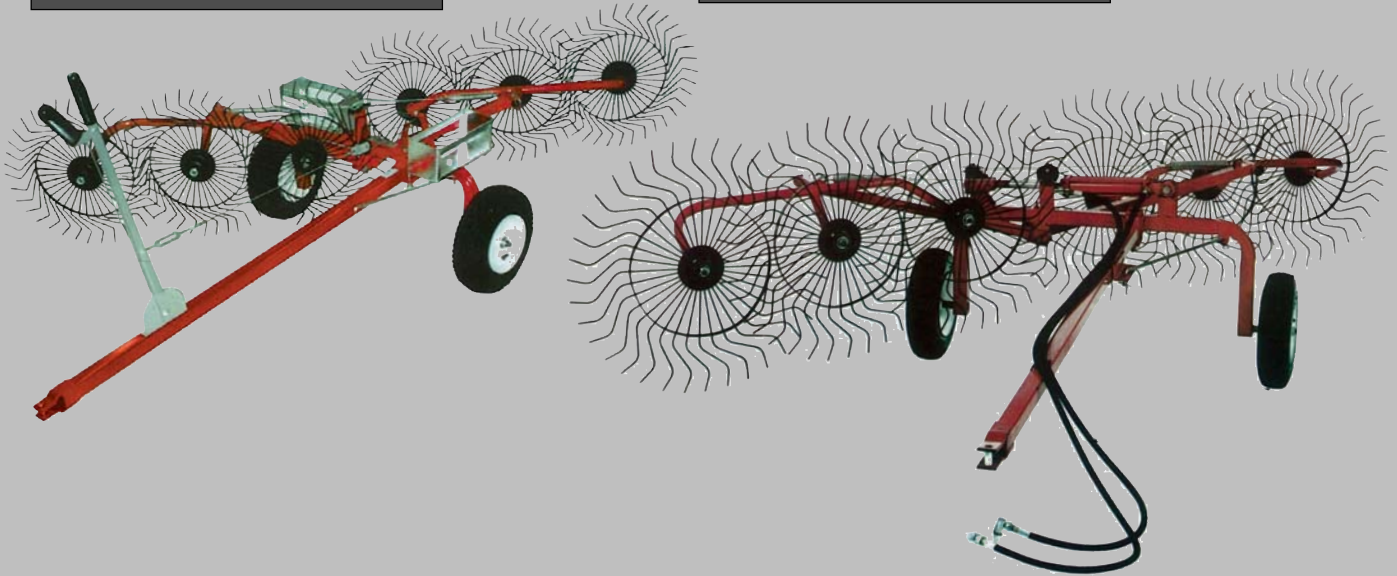

ESTATE RAKES

ER-6 SERIES

8 - 16 HP ● 48"

ER-62 SERIES

14 - 30 HP ● 96"

ER SERIES ESTATE RAKES are high quality constructed and feature a unique design which allows the flexibility to effectively cover uneven ground while raking leaves or trash covered areas that were formerly too large to cover by hand. By adding weight to the weight boxes the rake becomes more aggressive for de-thatching applications. In most conditions, several windrows can be rolled together to save cleanup time. Both models can be pulled behind lawn or garden tractors or ATV- utility vehicles. When not in use arms are removable and the frame folds up for storage.

SPECIFICATIONS

MODELS	ER-6	ER-62
RAKING WIDTH	48"	96"
RAKE WHEELS	6	6
WHEEL DIAMETER	18"	36"
HITCH	Pull	Pull
WEIGHT	81	185
MINIMUM HP	8-16	14-30

Specifications subject to change without notice

Rugged, Labor and Time Saving Products